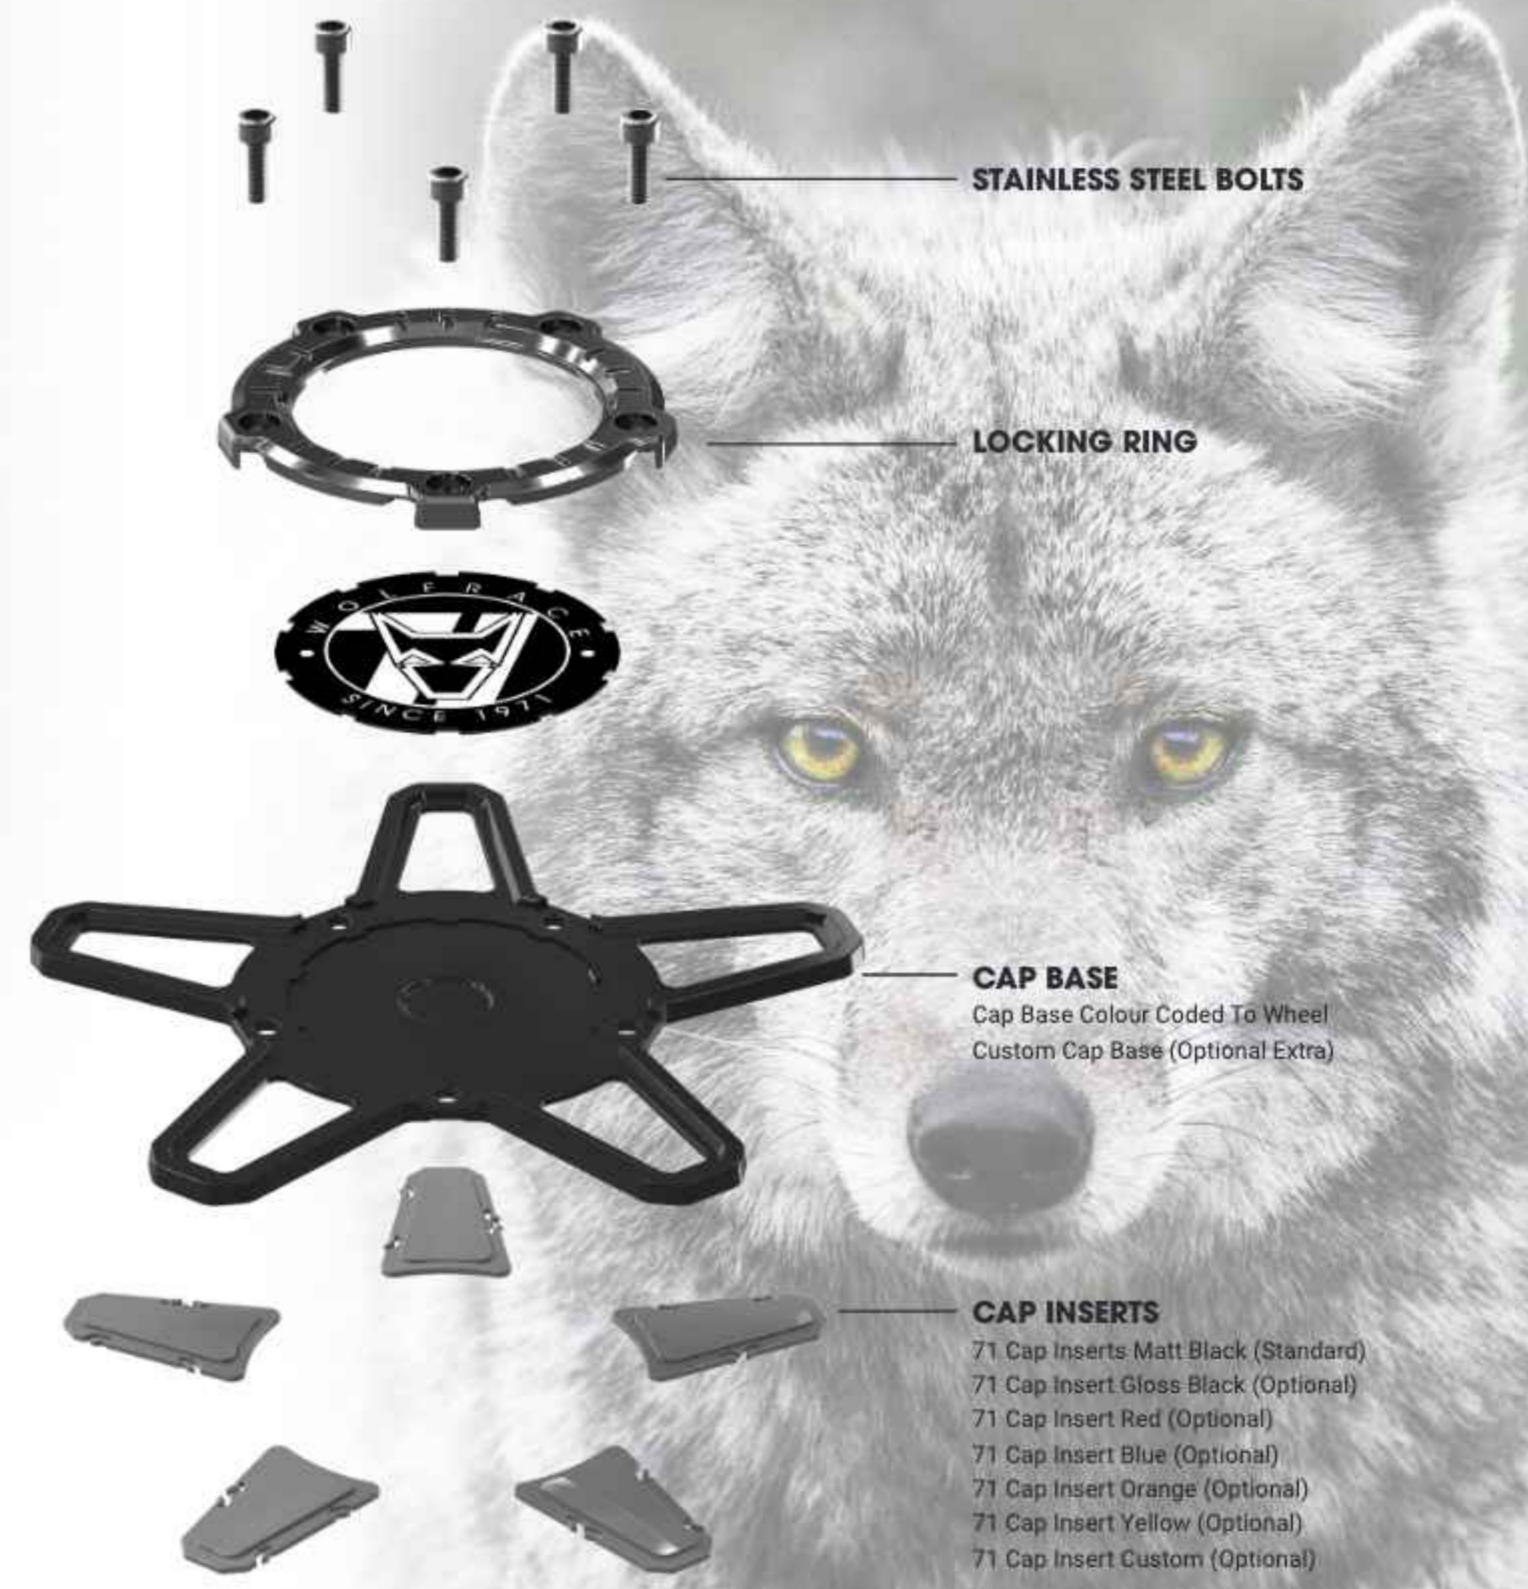

STAINLESS STEEL BOLTS

LOCKING RING

CAP BASE

CAP INSERTS

Wolfrace 71 Custom

Wolfrace 71 Black Edition